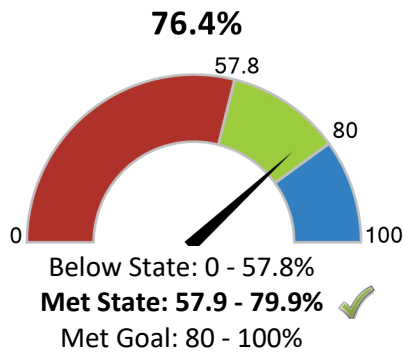

George Washington Elementary School

2018-2019

County: Bergen
District: Wyckoff Township Public School District
Principal: Mr. Scott Blake
270 WOODLAND AVE
WYCKOFF, NJ07481-1935
<https://washington.wyckoffps.org/>
201-848-5740

Total students: **312**

- Economically Disadvantaged: **0.3%**
- Students with Disabilities: **16.3%**
- English Learners: **0.3%**
- Grades offered: **KG-05**
- Student to Teacher Ratio: **10:1**
- Teacher Average Experience (years): **8.3**

School Highlights Reported by the District

- New Jersey Department of Education Reward School for High Performance
- Responsive Classroom School
- A special place for children to learn and grow

How did students perform on assessments?

Students that met or exceeded expectations on statewide assessments

English Language Arts