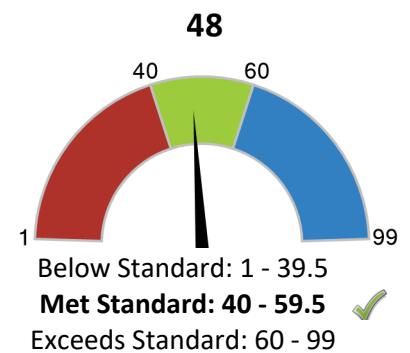

Math

How to use this report?

1. 1 **Learn More** about this school by viewing the [detailed report](#) or by clicking any of the "🔍" icons on the page.
2. 2 **Start Conversations** with school community members and ask questions. Use our [guides](#) for suggestions.
3. 3 **Engage** with your school communities to identify where schools are doing well and where they can improve.

www.state.nj.us/education

www.njschooldata.org

reportcard@doe.nj.gov