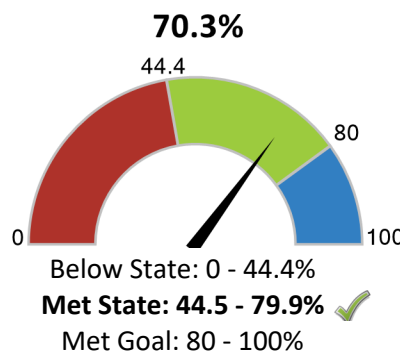

Math

Are students at risk?

Students that were absent for 10% or more of days enrolled