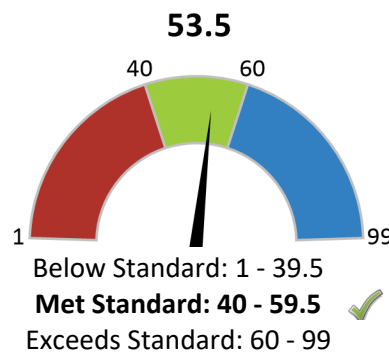

Median Student Growth Percentile

Each student gets a **student growth percentile** from 1 to 99 for English (4th to 8th grade) and Math (4th to 7th grade) that explains their progress compared to students who had similar test scores in the past.

If the student growth percentiles for all students in the school are ordered from smallest to largest, the **median student growth percentile** is the percentile in the middle of that list.

English Language Arts